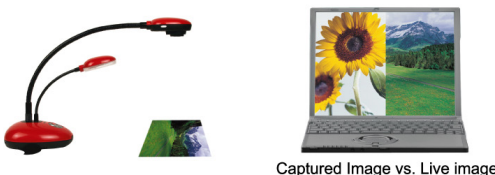

DC160 Digital Visualizer

- SXGA resolution
- 3X optical zoom with fast & easy auto focus
- Auto image optimization produces the best image quality available.
- Split screen for side-by-side image display
- Rich color spectrum and no hot spot
- Flexible gooseneck design to capture objects or documents from any angle, at any surface or depth.
- 48 Images can be captured internally or output via USB to any PC.
- DVI, VGA and C-Video outputs.
- Cold cathode lamp on a flexible gooseneck design provides rich color spectrum and reflection free illumination.
- Internal power supply. No messy external power brick.

Key Features

User Friendly Interface

With the 3X zoom and auto focus capability, fuzzy to sharp is just one simple click away. Easy operation with colorful keypad buttons or with the included remote control.

Side-by-Side Image Display

The DC160 can simultaneously display live capture as well as previously captured images from internal memory for side-by-side comparison.

Rich Color Spectrum & No Hot Spot

The DC160 has the ever-lasting cold cathode lamp with full color spectrum and 20,000 hour lifespan. Best color and worry-free ownership. The flexible lamp can be rotated to avoid hot spot and shadow effects caused by external light sources.

Capture and Store Images

The DC160 has internal storage for 48 captured images built in to capture documents or objects for presentation. With the built-in slide show playing capability, the captured images can be played back as a slideshow directly to any large screen or projector with or without a PC.