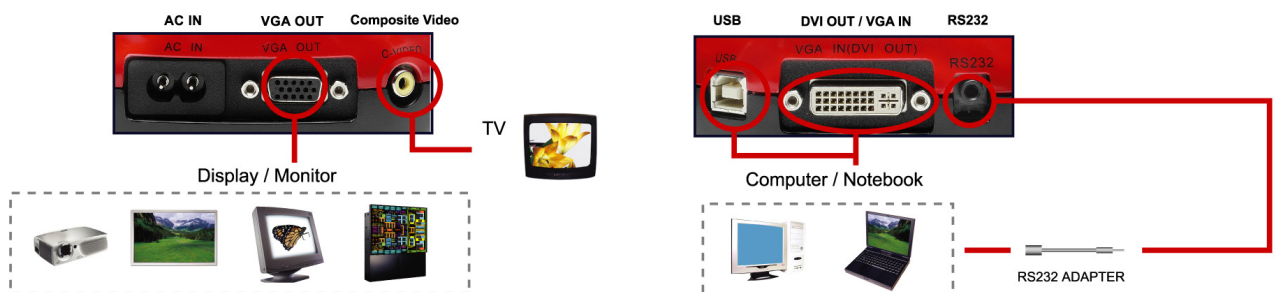

I/O Connection

2006/06/30

Head Quarter
Lumens Digital Optics Inc.
5F, No.35, Sintai Rd., Jhubei City,
302 Hsinchu County Taiwan
TEL: +886-3-554-4466
FAX: +886-3-554-4465
www.lumens.com.tw

USA
Lumens Integation, Inc.
4116 Clipper Court
Fremont, CA 94538
TEL: 510-252-0200
FAX: 510-252-1389
www.mylumens.com

China
Lumens China
2F Building-3, No.1077 Zu-Chong-Zhi Road,
Pudong District, Shanghai, China
TEL: +86-21-5109-8999
FAX: +86-21-5027-0312
www.lumens.com.cn

Lumens^{TM}
Brilliance by Design