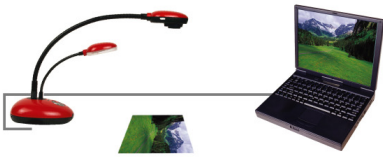

DC160 Digital Visualizer

- SXGA resolution
- 3X optical zoom with fast & easy auto focus
- Auto image optimization produces the best image quality available.
- Split screen for side-by-side image display
- Rich color spectrum and no hot spot
- Flexible gooseneck design to capture objects or documents from any angle, at any surface or depth.
- 48 Images can be captured internally or output via USB to any PC.
- DVI, VGA and C-Video outputs.
- Cold cathode lamp on a flexible gooseneck design provides rich color spectrum and reflection free illumination.
- Internal power supply. No messy external power brick.

Side-by-Side Image Display

The DC160 can simultaneously display live capture as well as previously captured images from internal memory for side-by-side comparison.

Rich Color Spectrum & No Hot Spot

The DC160 has the ever-lasting cold cathode lamp with full color spectrum and 20,000 hour lifespan. Best color and worry-free ownership. The flexible lamp can be rotated to avoid hot spot and shadow effects caused by external light sources.

Capture and Store Images

The DC160 has internal storage for 48 captured images built in to capture documents or objects for presentation. With the built-in slide show playing capability, the captured images can be played back as a slideshow directly to any large screen or projector with or without a PC.